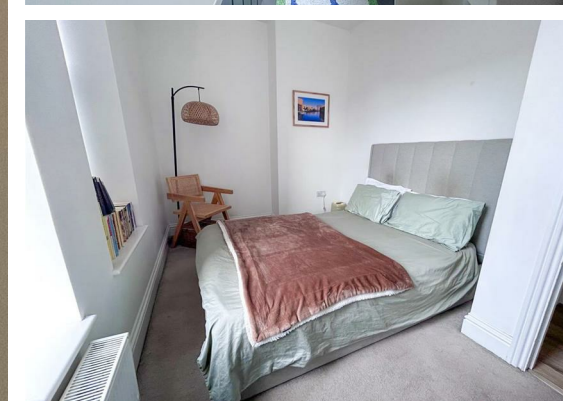

Inside, the home offers a bright and spacious open-plan living area with a contemporary fitted kitchen featuring an integrated washing machine, fridge freezer, and electric oven and hob. There are two well-proportioned bedrooms and a modern bathroom, all presented in excellent condition.

Kitchen/Living Room
16'2" x 13'5 (4.93m x 4.09m)

Bedroom One
12'11 x 8'1 (3.94m x 2.46m)

Bedroom Two
9'5 x 7'11 (2.87m x 2.41m)

Bathroom
6'6 x 5'01 (1.98m x 1.55m)

Council Tax Band A - £1,784.39 Per Annum