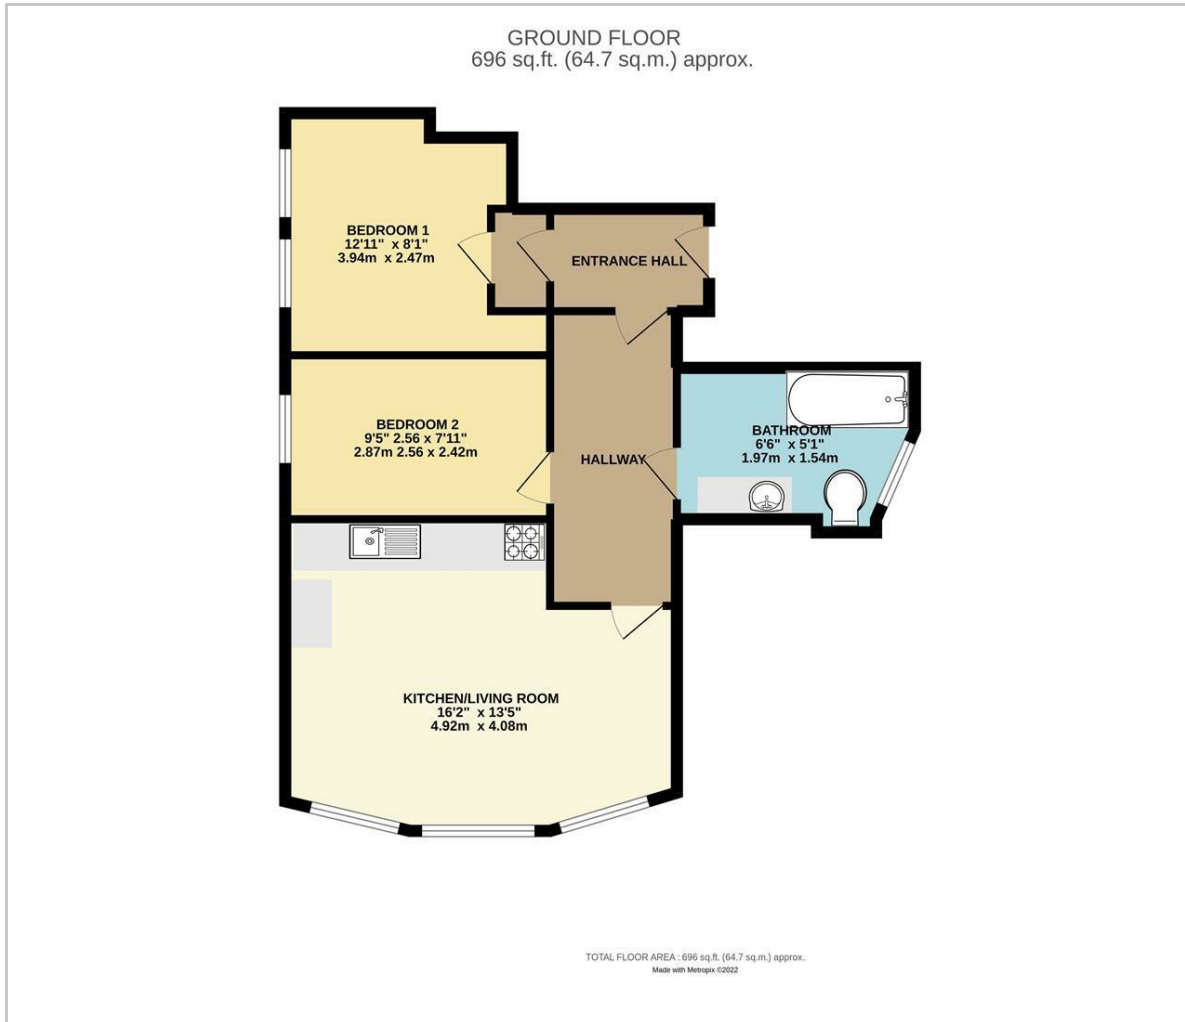

Floor Plan

Viewing

Please contact us on 01424 224700 if you wish to arrange a viewing appointment for this property or require further information.

These particulars, whilst believed to be accurate are set out as a general outline only for guidance and do not constitute any part of an offer or contract. Intending purchasers should not rely on them as statements of representation of fact, but must satisfy themselves by inspection or otherwise as to their accuracy. No person in this firm's employment has the authority to make or give any representation or warranty in respect of the property.

Area Map

Energy Efficiency Graph